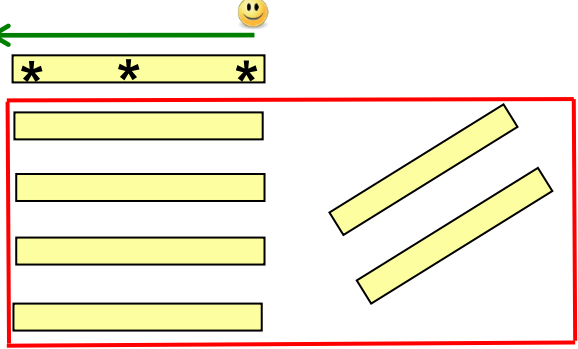

HOLY COMMUNION SERVICES
August 2020, Sanctuary

Piano & Organ

HC #1   HC #2   HC #3   HC #4

Pastor

ALTAR TABLE

Pulpit

Total:
Total 4 Trays/Service
20 Elements/Tray

Pastor/Stewards/
Volunteers/Staff (~12 pax)

Central Pews
(50 worshippers)

Only Exit via Side Door
(After Service)

Main Entrance Door

Exit Door To Toilet

- Seated Member
- 😊 HC Stewards
- Cordoned Area