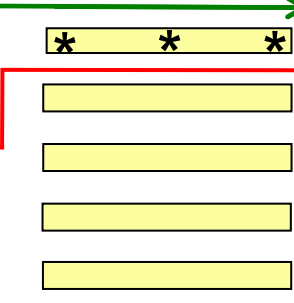

HOLY COMMUNION SERVICES
August 2020, Sanctuary

Piano & Organ

HC #1   HC #2   HC #3   HC #4

Pastor

ALTAR TABLE

Pulpit

Total:
Total 4 Trays/Service
20 Elements/Tray

Pastor/Stewards/
Volunteers/Staff (~12 pax)

Central Pews
(50 worshippers)

Only Exit via Side Door
(After Service)

Main Entrance Door

Exit Door To Toilet

- Seated Member
- 😊 HC Stewards
- Cordoned Area