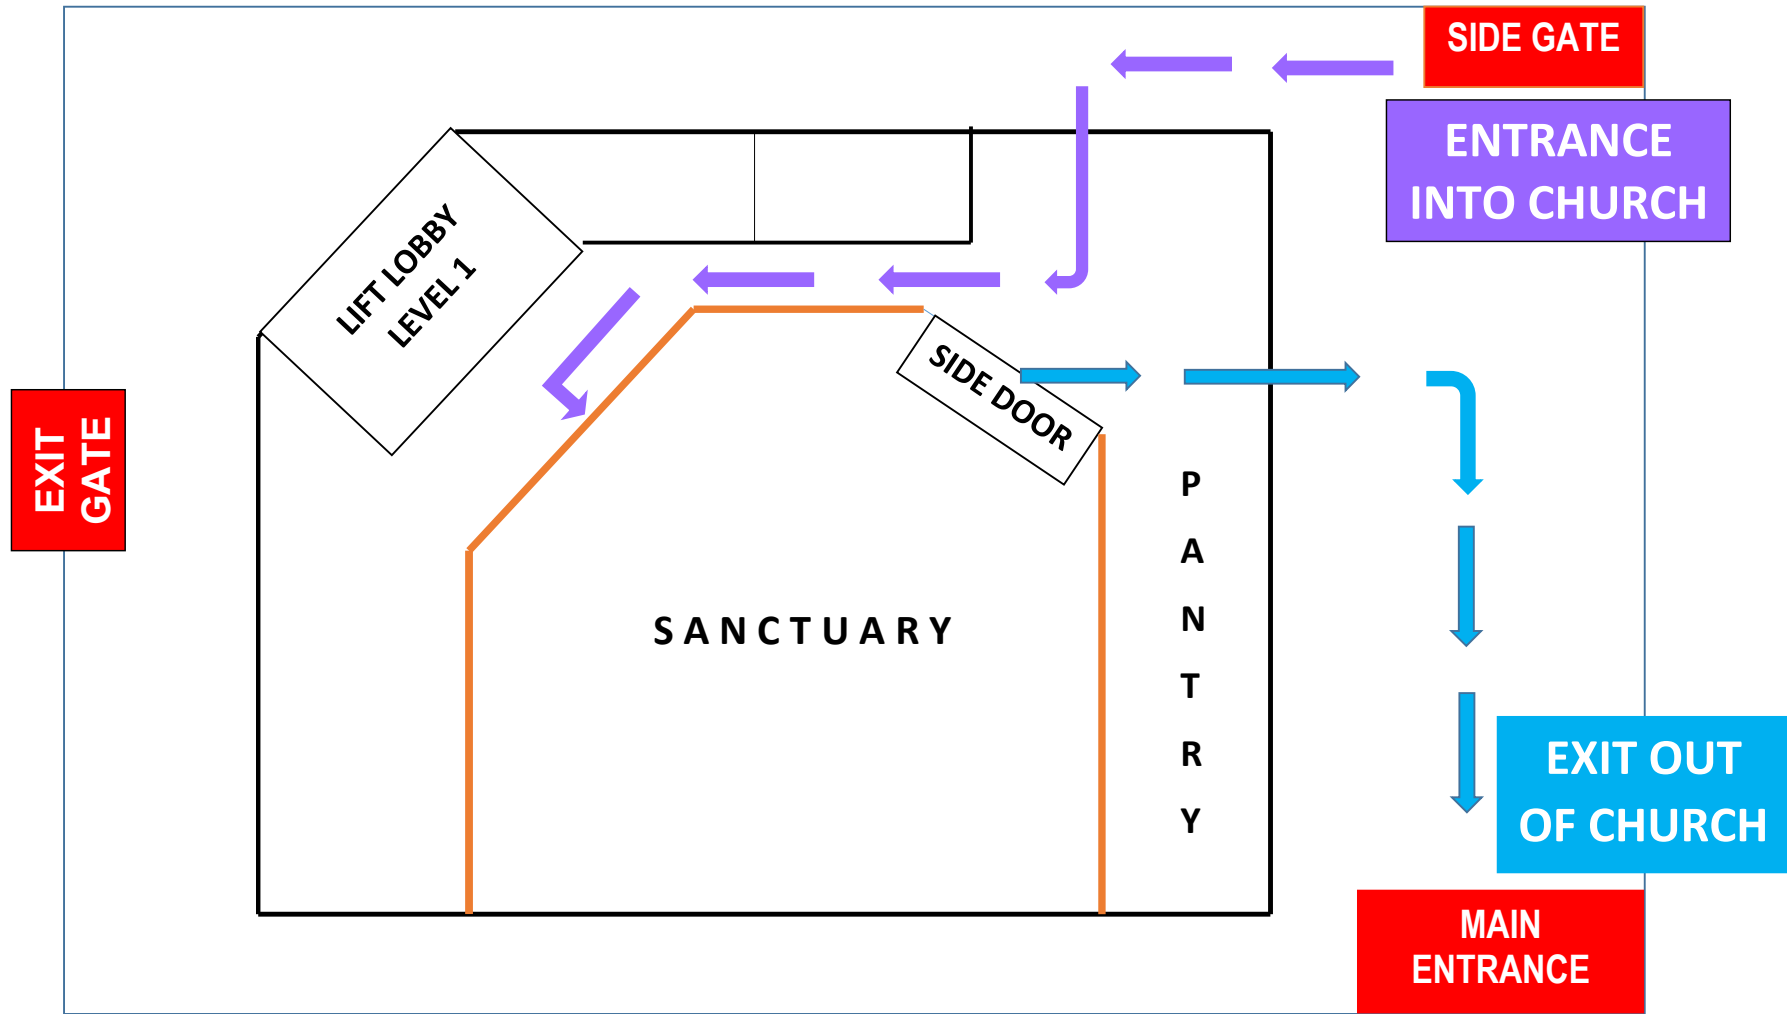

# COMMONWEALTH AVENUE

Taxi Stand/  
Drop Off  
Point

COMMONWEALTH DRIVE

# TANGLIN HALT ROAD

**HOLY COMMUNION SERVICES**  
August 2020, Sanctuary

Piano & Organ

HC #1   HC #2   HC #3   HC #4

Pastor

**ALTAR TABLE**

Pulpit

**Total:**  
Total 4 Trays/Service  
20 Elements/Tray

Pastor/Stewards/  
Volunteers/Staff (~12 pax)

Central Pews  
(50 worshippers)

Only Exit via Side Door  
(After Service)

Main Entrance Door

Exit Door To Toilet

- \* Seated Member
- 😊 HC Stewards
- Cordoned Area